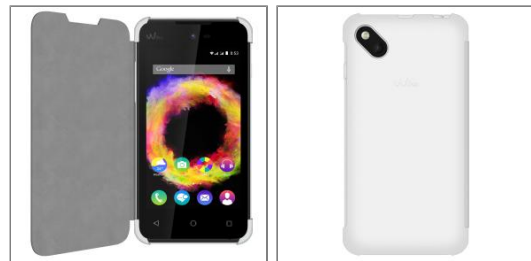

## WIKO WHITE FOLIO BLACK COVER FOR WIKO SUNSET 2

Colors: White