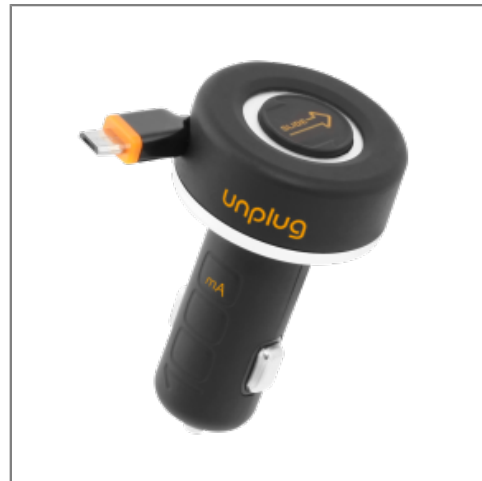

### UNPLUG CAR CHARGER RETRACTABLE 2A MICRO USB