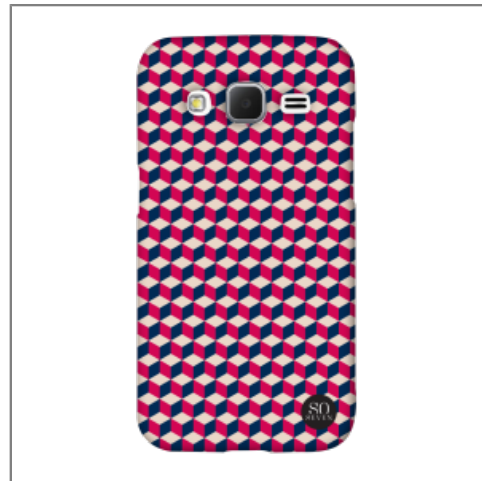

SO SEVEN red RETRO CUBIC back case for SAMSUNG GALAXY GRAND PRIME

Colors: Black, White, Red, Blue

Detail of product

- Part number : SVNCSRETRDSGP
- Retail price : 17,90\$

Logistic informations

Weight	50 gr
WEEE	0
Sorecop	0
Size	N/A
Dimensions master carton	
Quantity master carton	100.0
Units in palet	800.0