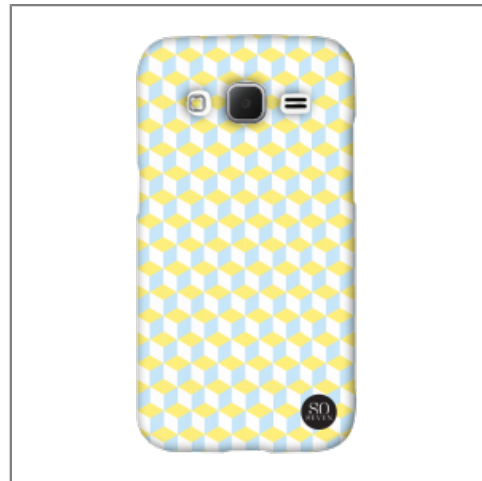

## SO SEVEN green RETRO CUBIC back case for SAMSUNG GALAXY GRAND PRIME

Colors: Black, White, Orange, Green