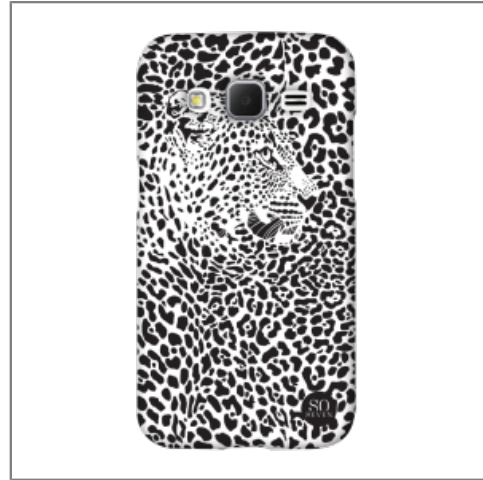

SO SEVEN soft touch JUNGLE GUEPARD back case for SAMSUNG GALAXY CORE PRIME

Colors: Black, White

Detail of product

- Part number : SVNCSJFGUESCP
- Retail price : 17,90\$

Logistic informations

Weight	50 gr
WEEE	0
Sorecop	0
Size	N/A
Dimensions master carton	
Quantity master carton	100.0
Units in palet	10000.0