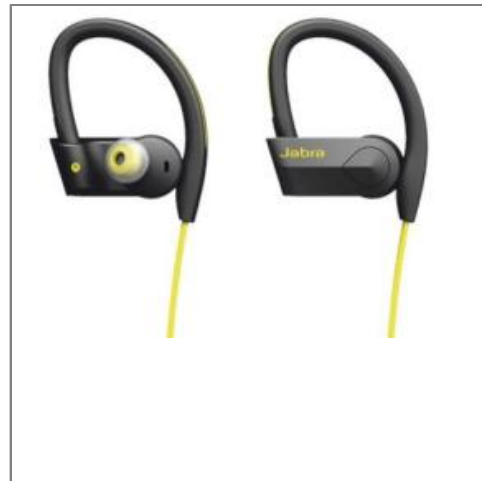

## JABRA Sport Pace bluetooth headset contour ear and neck color yellow

Bluetooth type: Bluetooth

Colors: Yellow