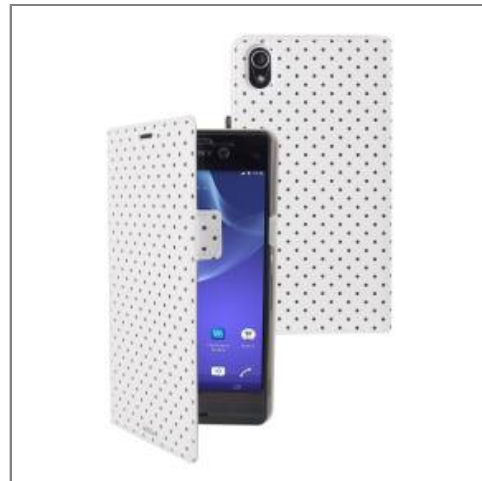

MFX MIP Slim Folio LUXE case motif little pea white for SONY XPERIA M4 AQUA/M4 AQUA DUAL

Exclusive: Charm, elegance and precision detail are the keywords of this collection. The choice of the materials, textures, finishings and colours are some of the many elements that are reminiscent of Parisian know-how. Created and made by a Parisian workshop.

The « Made for Xperia » licence has been launched by ascendeo France in March 2011 for the whole range of Xperia™ mobiles. It includes 6 lines of products On top of that, the MFX products follow rigorous specifications with the GreenHeart™ philosophy of Sony.

Detail of product

- Part number : SESLI0152
- Retail price : 29,90$

Logistic informations

Weight	50 gr
WEEE	0
Sorecop	0
Size	N/A
Dimensions master carton	
Quantity master carton	50.0
Units in palet	1200.0