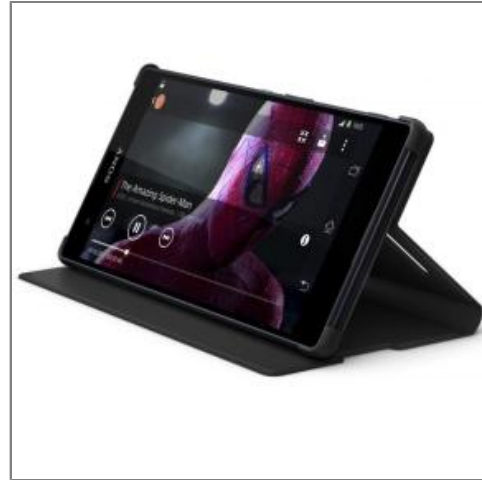

### Sony Folio Case For Xperia T2 Ultra Black

Protect your Xperia T2 Ultra while traveling. This smart case in booklet form active your device when you open the case and put it in sleep mode when you close it. At home or coffee, use the media as a support Style Cover SCR14 convenient desktop thanks to its adjustable display angle.