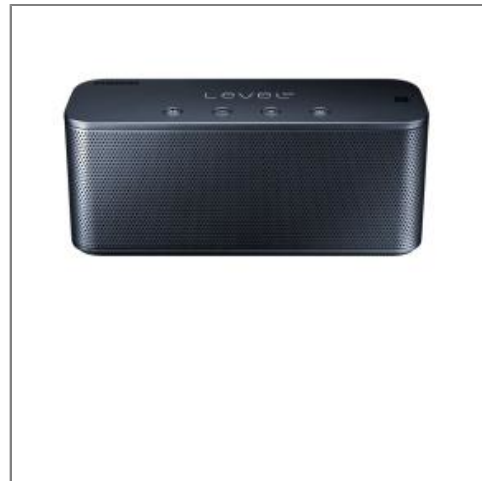

SAMSUNG

SAMSUNG black speaker Level Box Mini bluetooth

Bluetooth type: Bluetooth, Bluetooth v3.0 + HS, Bluetooth v4.0, Bluetooth v4.1 A2DP

Colors: Black

Detail of product

- Part number : SAMLEVELBOXMINIBK
- Retail price : 79,90\$

Logistic informations

Weight	630 gr
WEEE	0,04
Sorecop	0
Size	75 x 90 x 165
Dimensions master carton	
Quantity master carton	10.0
Units in palet	720

8806086428293