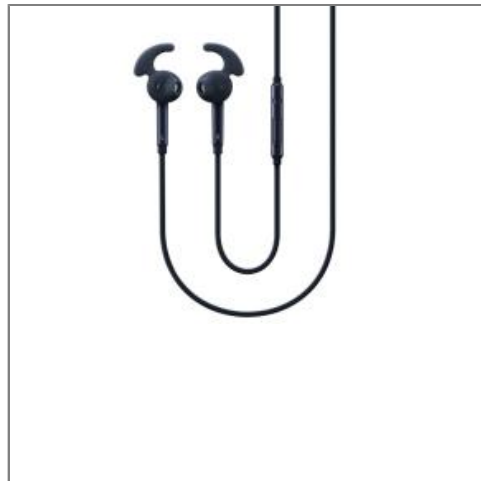

SAMSUNG

SAMSUNG black inear headphone with remote

Jack 3,5: Samsung

Colors: Black

Detail of product

- Part number : SAMEG920BB
- Retail price : 29,90\$

Logistic informations

Weight	40 gr
WEEE	0,02
Sorecop	0
Size	27 x 64 x 185
Dimensions master carton	
Quantity master carton	20.0
Units in palet	960