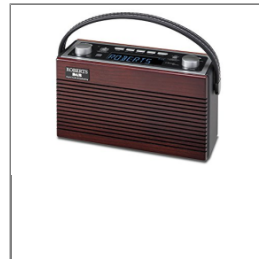

ROBERTS RADIO

Roberts Radio Classic Blutune

Detail of product

- Part number : ROBCLASSICBLUTUNE
- Retail price : 179,00\$

Logistic informations

Weight	1709 gr
WEEE	0,08
Sorecop	0
Size	N/A
Dimensions master carton	
Quantity master carton	
Units in palet	