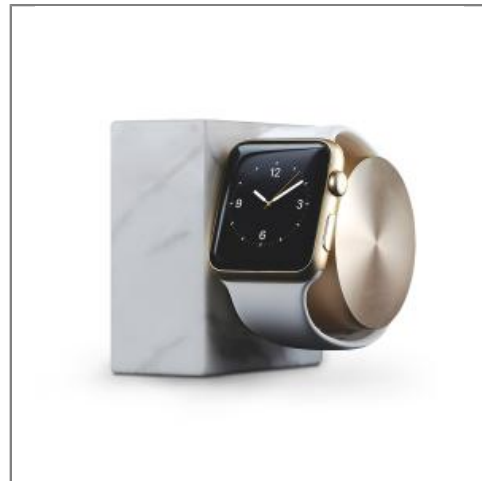

NATIVE UNION

NATIVE UNION dock Luxury Tech for Apple Watch white

Colors: White

Detail of product

- Part number : NUAC01617
- Retail price : 119,99\$

Logistic informations

Weight	200 gr
WEEE	0
Sorecop	0
Size	60 x 130 x 202
Dimensions master carton	
Quantity master carton	6.0
Units in palet	500.0