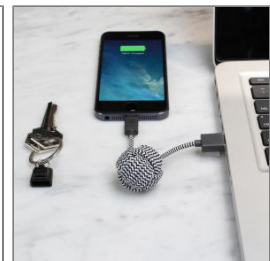

NATIVE UNION

Nativ Union Key Cable Lightning Zebra

Colors: Orange

Detail of product

- Part number : NUAC00462
- Retail price : 29,99\$

Logistic informations

Weight	47 gr
WEEE	0,02
Sorecop	0
Size	30 x 110 x 175
Dimensions master carton	
Quantity master carton	24.0
Units in palet	420.0