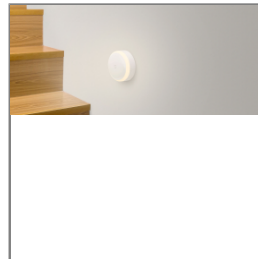

XIAOMI

Xiaomi Mi Motion-activated Night Light

Detail of product

- Part number : MUE4068GL
- Retail price : 9,99\$

Logistic informations

Weight	200 gr
WEEE	0,02
Sorecop	0
Size	N/A
Dimensions master carton	
Quantity master carton	
Units in palet	