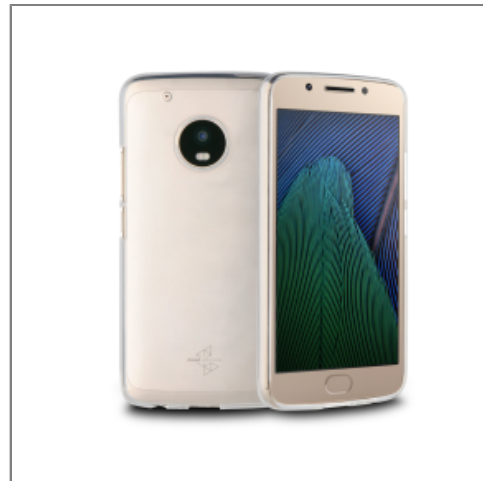

MADE FOR MOTO

Made For Moto Crystal Soft For Moto G5

This tempered glass provides optimum protection to your screen. 10 times stronger than conventional screen protector, it is resistant to shocks, scratches and can be apply easily.

The Crystal Soft case an its rubber TPU finish protects your phone against bumps while making it easy to keep it in hand.

Detail of product

- Part number : MMCRS0009
- Retail price : 17,90\$

Logistic informations