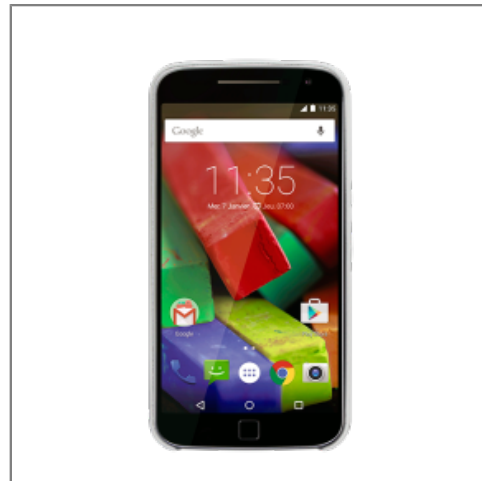

MADE FOR MOTO

MADE FOR MOTO SKIN CASE WHITE FOR MOTO G4/ G4 PLUS

Colors: White

Detail of product

- Part number : MMBKC0002
- Retail price : 19,90\$

Logistic informations

Weight	30 gr
WEEE	0
Sorecop	0
Size	N/A
Dimensions master carton	
Quantity master carton	
Units in palet	