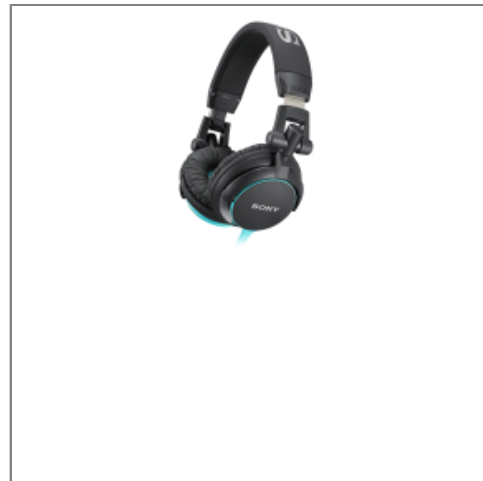

SONY

Sony Casque Mode Dj Bleu

Detail of product

- Part number : MDRV55L
- Retail price : 49,90\$

Logistic informations

Weight	430 gr
WEEE	0,02
Sorecop	0
Size	N/A
Dimensions master carton	
Quantity master carton	
Units in palet	