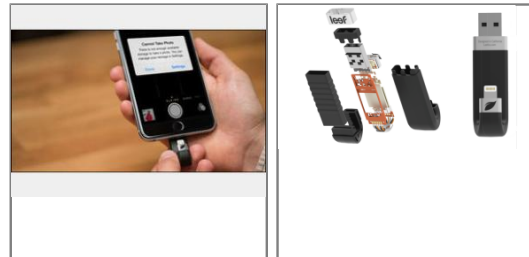

## LEEF USB flash drives IBRIDGE 2.0 256GO OTG Lightning MFI black

Leef iBRIDGE Mobile MemoryLeef iBRIDGE is the iOS mobile storage solution designed to easily expand the storage capacity on your iPhone, iPad, and iPod without ever worrying about deleting memories again. Never miss the momentYou can capture photos directly to Leef iBRIDGE so you never miss life's most memorable events.