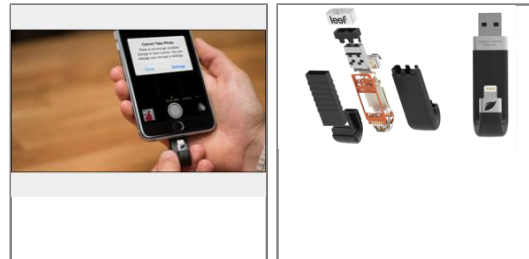

leaf

LEEF clé USB IBRIDGE 2.0 256GO OTG Lightning MFI noire

Leef iBRIDGE Mobile MemoryLeef iBRIDGE is the iOS mobile storage solution designed to easily expand the storage capacity on your iPhone, iPad, and iPod without ever worrying about deleting memories again. Never miss the momentYou can capture photos directly to Leef iBRIDGE so you never miss life's most memorable events.