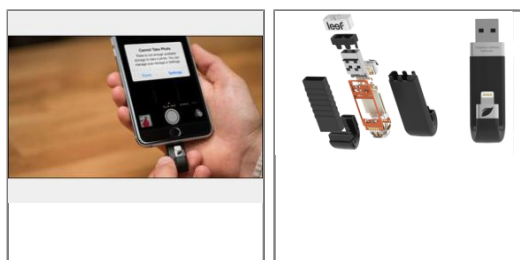

leaf

LEEF clé USB IBRIDGE 2.0 64GO OTG Lightning MFI noire

Leef iBRIDGE Mobile MemoryLeef iBRIDGE is the iOS mobile storage solution designed to easily expand the storage capacity on your iPhone, iPad, and iPod without ever worrying about deleting memories again. Never miss the moment You can capture photos directly to Leef iBRIDGE so you never miss life's most memorable events.