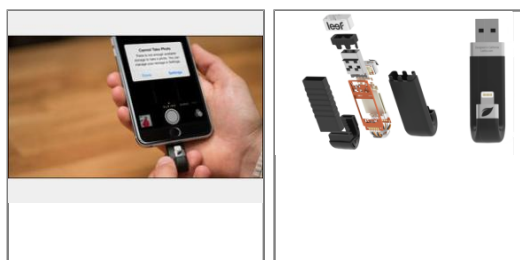

leaf

LEEF clé USB IBRIDGE 2.0 32GO OTG Lightning MFI noire

Leef iBRIDGE Mobile MemoryLeef iBRIDGE is the iOS mobile storage solution designed to easily expand the storage capacity on your iPhone, iPad, and iPod without ever worrying about deleting memories again. Never miss the momentYou can capture photos directly to Leef iBRIDGE so you never miss life's most memorable events.