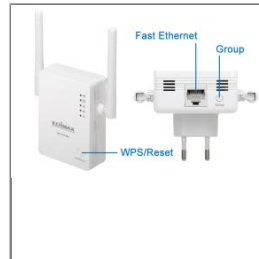

EDIMAX CPL nano AV500 + wifi access point 300MBPPS

Fiche technique

AV500 Nano PowerLine Wireless ExtenderHP-5101WnExtend your home network t with a stable high-speed data transmission rates of up to 500Mbps through existing electrical wires.Share your wireless network at speeds up to 300Mbps.Backward compatible with 200Mbps Powerline adapters.