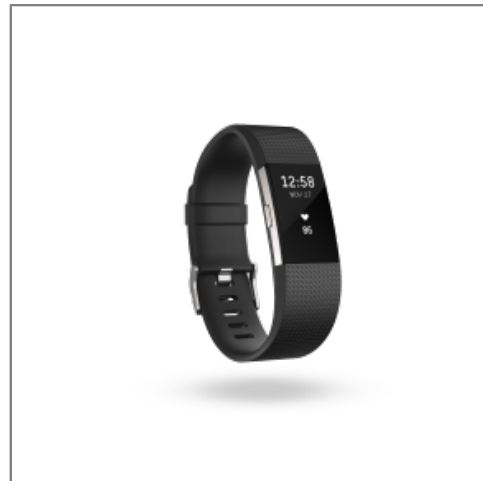

Fitbit Charge 2 Black L Size

Detail of product

- Part number : FITCHARGE2BKL
- Retail price : 159,95\$

Logistic informations

Weight	310 gr
WEEE	0,02
Sorecop	0
Size	53 x 103 x 225
Dimensions master carton	
Quantity master carton	
Units in palet	440