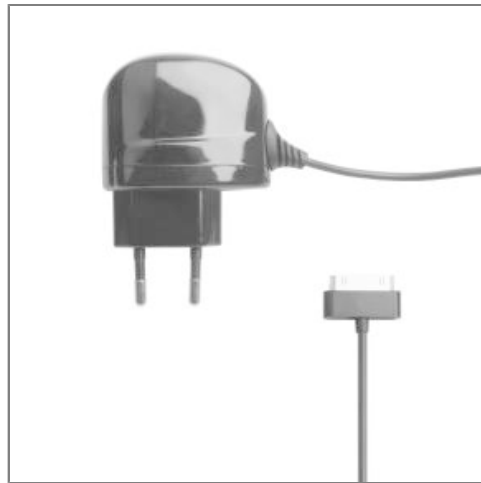

E-LINE

E-line Apple 30 Pin Travel Charger 1a Black

Detail of product

- Part number : ELACC0002
- Retail price : 12,90\$

Logistic informations

Weight	90 gr
WEEE	0,02
Sorecop	0
Size	N/A
Dimensions master carton	
Quantity master carton	88.0
Units in palet	1680.0