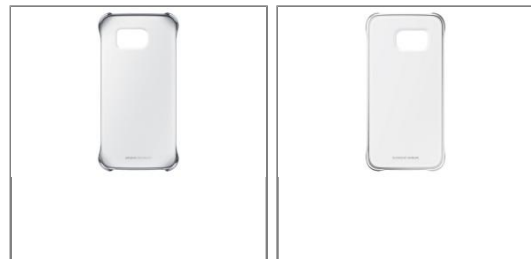

## SAMSUNG transparent silver back case for SAMSUNG GALAXY S6

Colors: Silver