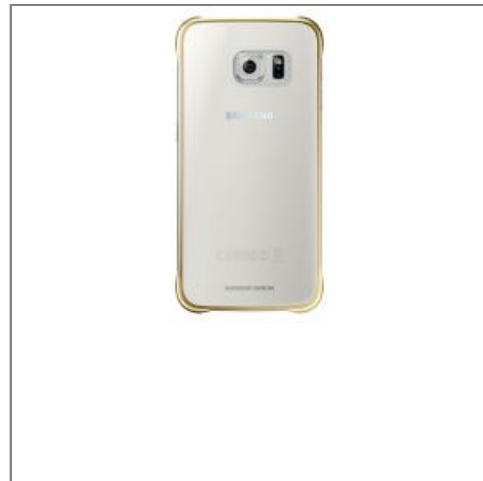

SAMSUNG

SAMSUNG transparent gold back case for SAMSUNG GALAXY S6

Colors: Gold

Detail of product

- Part number : EFQG920BF
- Retail price : 29,90\$

Logistic informations

Weight	50 gr
WEEE	0
Sorecop	0
Size	17 x 83 x 190
Dimensions master carton	
Quantity master carton	60.0
Units in palet	2 400