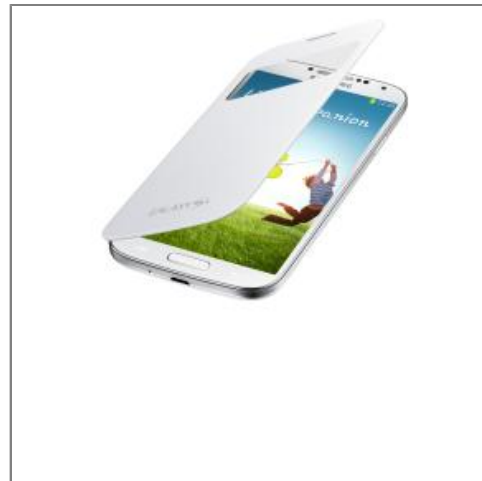

## Samsung S View Cover White Efc950bweg Galaxy I9500 S4\*\*

Colors: White