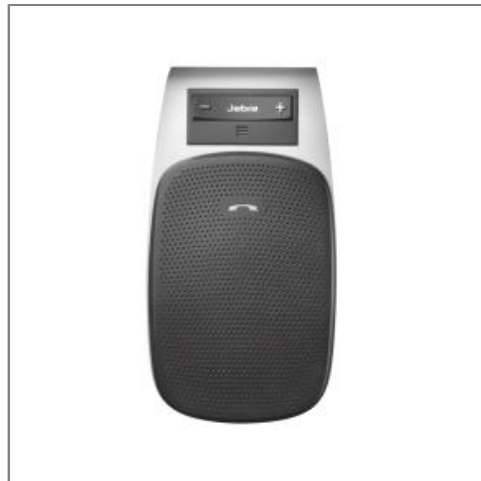

## JABRA DRIVE black headphone bluetooth A2DP

Fiche technique

Bluetooth type: Bluetooth

Colors: Black

### Detail of product

- Vidéo : [View video](#)
- Part number : DRIVE
- Retail price : 49,90\$