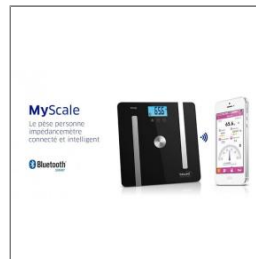

## BEWELL My Scale BMI connected bluetooth 4.0

Bluetooth type: Bluetooth v4.0, Bluetooth  
v4.1 A2DP

Colors: Black