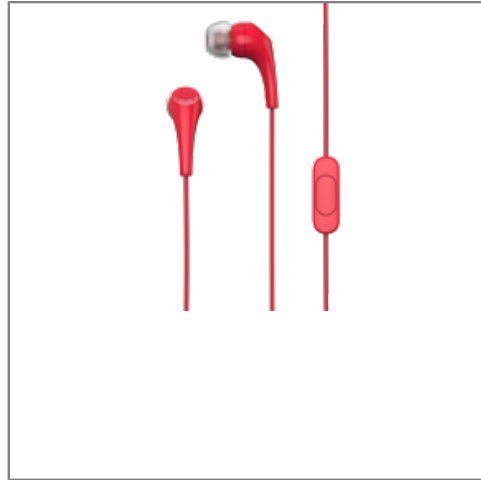

BINATONE

Binatone Casque Intra Auriculaire Earbuds 2 Motorola Red

Detail of product

- Part number : BINAEARBUDS2R
- Retail price : 9,99\$

Logistic informations

Weight	45 gr
WEEE	0,02
Sorecop	0
Size	N/A
Dimensions master carton	
Quantity master carton	
Units in palet	