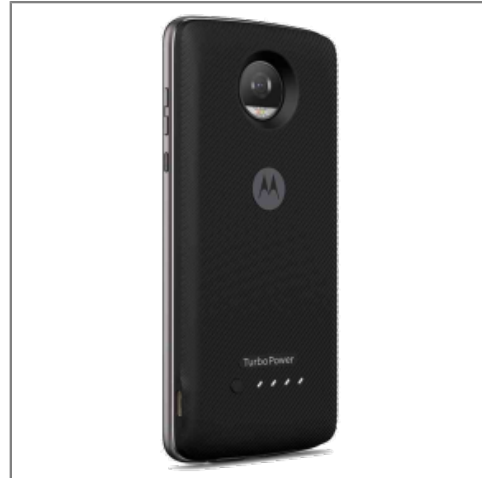

Motorola Mods 2017 Turbo Charge Mod

Detail of product

- Part number : ASMTRBOBLKWE
- Retail price : 64,99\$

Logistic informations

Weight	130 gr
WEEE	0,02
Sorecop	0
Size	10,2 x 1,5 x 18
Dimensions master carton	
Quantity master carton	
Units in palet	1 120