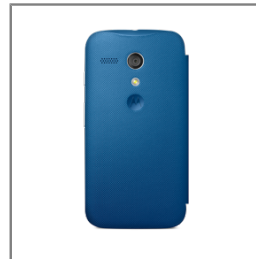

Flip Cover Folio Original Motorola Moto G & G 4g Blue

Colors: Blue

Detail of product

- Part number : ASMFLPCVBLEU
- Retail price : 29,90\$

Logistic informations

Weight	91 gr
WEEE	0
Sorecop	0
Size	200 x 108 x 28
Dimensions master carton	
Quantity master carton	5.0
Units in palet	1000.0