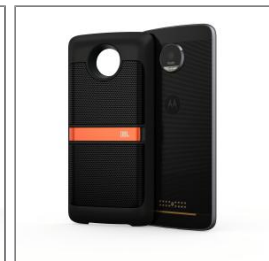

MOTOROLA MODS enceinte Concert JBL pour Moto Z/Z Play

Fiche technique

Unprecedented mobile audio 6W stereo speakers
 Integrated kickstand lets you watch videos and stay in control
 5 h of extra battery makes sure you never cut your jam session. You can even charge your phone with your MOD in a pinch.
 Immersive Video Calls Gather with family & friends for loud and clear calls wherever you are.

Detail of product

- Part number : ASMCNRTBLKEU
- Retail price : 99,99\$

Logistic informations

Weight	200 gr
WEEE	0,02
Sorecop	0
Size	20 x 95 x 176
Dimensions master carton	
Quantity master carton	
Units in palet	960