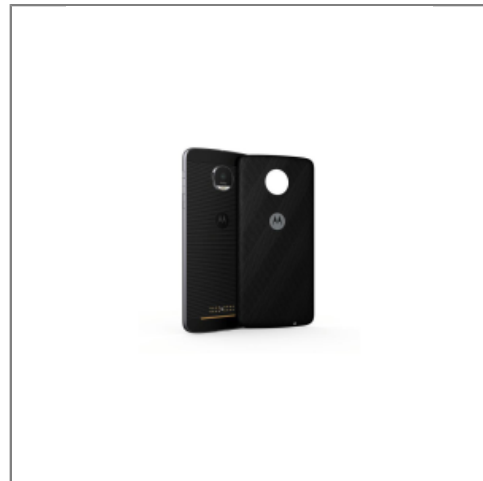

Mods Cache-batterie Style Tissu Black Pour Moto Z/z Play V2

Colors: Black

Detail of product

- Part number : ASMCAPBKNYFD
- Retail price : 19,99\$

Logistic informations

Weight	53 gr
WEEE	0
Sorecop	0
Size	8 x 100 x 180
Dimensions master carton	
Quantity master carton	
Units in palet	3 000