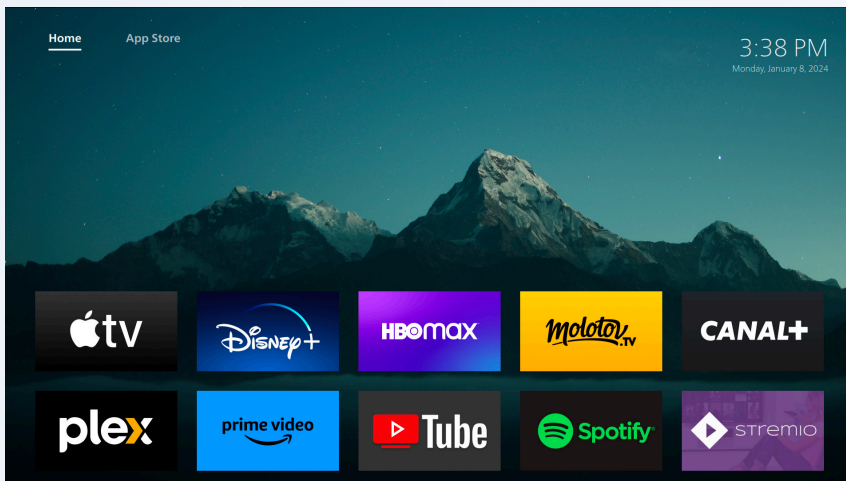

Specifications

Technology

Display technology: LCD
Light source: single LED W
LED light sources: last over 30.000 hours
Lumens: 120
Contrast ratio: 500:1
Resolution: 1280 x 720 pixel
Throw ratio: 1.25:1
Screen size (diagonal): up to 70"
Screen distance: 194cm
Aspect ratio: 16:9
Projection Modes: 4
Focus adjustment: auto
Vertical Keystone: auto
4 Corner Correction : Yes
Digital Zoom: Yes
Sleep Timer: Yes

Connection

LuminOS with pre-loaded Apps
HDMI: x1
USB-power out (5V1.5A + multimedia player)
Output audio: 3.5 mm audio out
Wi-Fi dual band: 2.4Ghz & 5Ghz
Wi-Fi screen mirroring: Yes
Bluetooth: 4.0: to connect gamepads, speakers, mouse, keyboard...

Sound

Internal stereo speakers: 2x5 Watts

LuminOS Preloaded Apps

AppleTV+, DAZN, Disney+, ExpressVPN, Hulu, MolotovTV, Netflix (TBC), Plex, Amazon Prime Video, Youtube, Spotify, Stremio, Tivimate IPTV, TunIn, VLC, Zattoo, CDA, Mycanal, File Manager, Image Gallery, MasterClass and App Store Including (more than 55 apps)

Multimedia Player

Supported video formats: MP4, RMVB, AVI, RM, MKV
Supported audio formats: MP3, WMA, OGG, AAC, FLAC, APE, WAV
Supported photo formats: BMP, PNG, JPEG

Dimensions

Unpacked (WxDxH): 141x123x162 mm
Weight: 1.5kg

Packed (WxDxH): 206*181*173mm
Weight: 2kg

Box

Projector, Power cables,
Remote control with AAA batteries
Quick start guide with Warranty card

Models	NPX130C/INT	NPX130C/AP1
EAN	7640186960557	7640186962049
UPC	667619992968