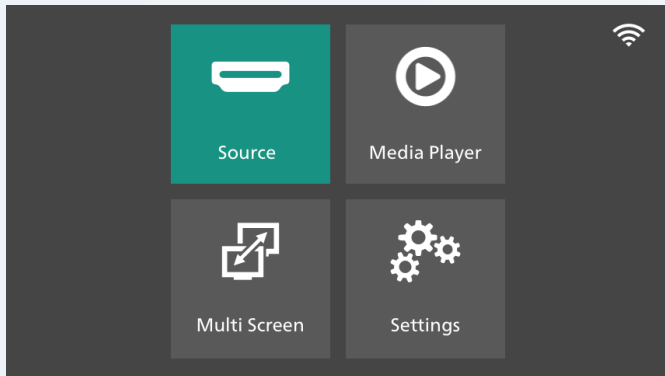

PHILIPS

NeoPix 111

NPX111/INT

Smartly Designed, get well in your interior

The NeoPix 111 is a super easy to use projector throwing an image in True HD 720p image. Display all your content with the wide range of connectivity (HDMI, USB) and connect your Apple TV, Amazon Fire Stick, laptops and even your smartphones! Watch your favorite shows with your friends and wirelessly stream all your moments from any portable devices such as laptop, smartphones or tablets, thanks to the Wi-Fi screen Mirroring*.

Customizing your image is so easy: the NeoPix 111 uses digital zoom, manual focus as well as keystone correction technology to deliver a 16:9 image, even at different angles and in different environments. Connect your USB stick or hard drive to play movies, photos and even music with the integrated multimedia player. Touch panel control with backlighting.

*DRM protected content like Netflix, Amazon Prime, etc, cannot be streamed via Wi-fi Screen Mirroring. An HDMI connection is necessary

LED

True HD 720p
(FHD supported)

Up to 65"

Wi-Fi
Screen Mirroring

Media
Player

HDMI

146x123x62
mm

0.5kg

Specifications

Technology

Display technology: LCD
 Light source: single LED W
 LED light sources: last over 30.000 hours
 Lumens: 100
 Contrast ratio: 3000:1
 Resolution: 1280 x 720 pixel
 Resolution supported: 1920 x 1080 pixel
 Throw ratio: 1.47:1
 Screen size (diagonal): up to 65"
 Screen distance: 65" screen @ 83" / 212 cm distance
 Aspect ratio: 16:9
 Projection Modes: 4
 Focus adjustment: manual
 Vertical Keystone: manual
 Digital Zoom: yes
 Sleep Timer: yes
 Tripod Screw: yes