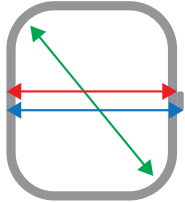

ICE smart

WATCH SPECIFICATIONS

CASE : metal
BAND: silicone
WATER RESISTANCE : IP 68

1,85''
 38 mm
 40 mm

MAIN FUNCTIONS

- In Case of Emergency
- Sports
- Bluetooth call
- Sleeping
- Heart rate monitor
- Blood pressure monitor
- Blood oxygen monitor
- Training
- Weather
- Notifications
- AI voice assistant
- Camera control
- Timer
- Breathing training
- Alarm clock
- Music control
- Stopwatch
- Torch