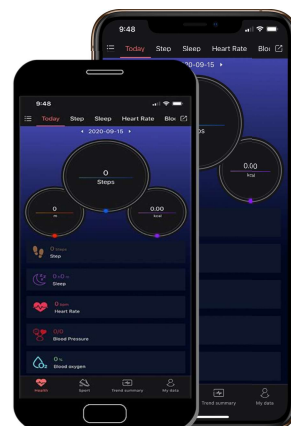

abyx fit Lime

ACTIVITY TRACKER WITH HEART RATE MONITOR

- See who calls right from the smartwatch
- Read your text messages and social media notifications
- Track your heart-rate, blood pressure, oxygen and calories
- Trigger your camera from the watch
- Single touch screen IPS 0.96"
- Silicone wristband

The **abyx Fit Lime** is an IP67 connected smartwatch. It is equipped with a 0.96 inch color single touch screen. It monitors your activity, checks your heart-rate, blood pressure, blood oxygen levels, counts your steps, calories, monitors your sleep and reminds you when to move when you stay seated for too long. It also shows you your reminders and of course displays your chat messages.

Changeable wristband

Waterproof IP67 up to 1 meter

USB Charging Cable

CONNECT WIRELESSLY
Bluetooth® 4.0 BLE

SYSTEM REQUIREMENTS
IOS 9.0+ and Android 7+

FEATURES

 TIME Tells Time	 SINGLE TOUCHSCREEN Easy and intuitive interface	 CALLER ID Displays caller Number or name	 NOTIFICATIONS Chats, emails, and Social media	 ARTERIAL PRESSURE Showing your Arterial pressure
 PEDOMETER Count your daily steps	 HEART RATE MONITOR Heart-rate and blood pressure	 CALORIES Calculate calories burned	 SLEEP MONITOR Track sleep time And quality	 REMOTE Trigger your camera from your watch
 REMINDERS Schedule vibrating alarms	 GOALS Set up your daily goals	 OTA UPDATE Firmware updated via mobile app	 SEDTARY Alerts you when you remain inactive	 WORKOUT Choose between different work out modes
 BLOOD OXYGEN Keep track of your blood oxygen level	 WEATHER Get updated weather forecasts	 PARCOURS Connected GPS. Show your parcours using your phone GPS	 MUSIC CONTROL Control your music from your wrist	 WATCH FACES Customize your own watch face