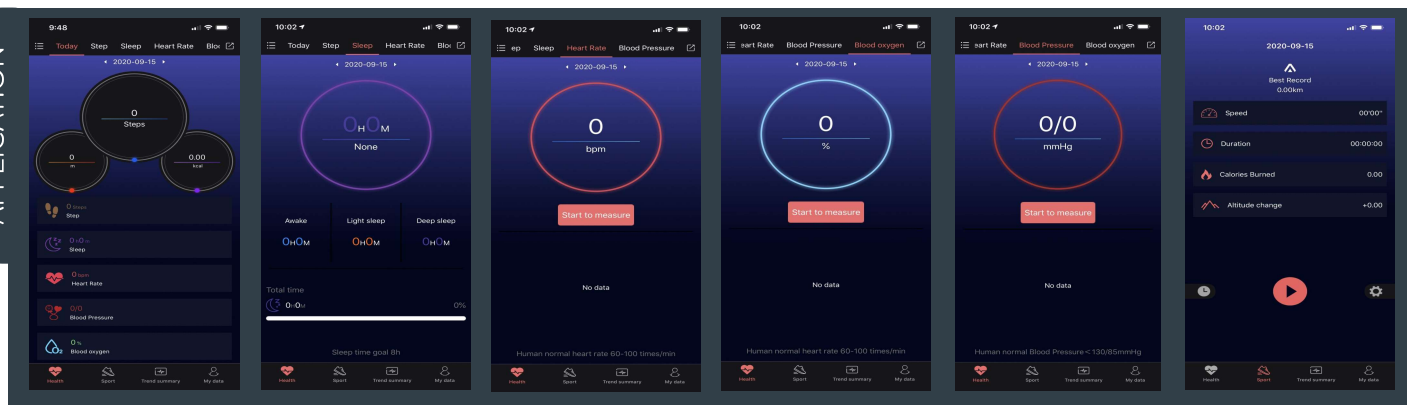

The **abyx Fit Lime** is an IP67 connected smartwatch. It is equipped with a 0.96 inch color single touch screen. It monitors your activity, checks your heart-rate, blood pressure, blood oxygen levels, counts your steps, calories, monitors your sleep and reminds you when to move when you stay seated for too long. It also shows you your reminders and of course displays your chat messages.

Changeable wristband

Waterproof IP67 up to 1 meter

USB Charging Cable

CONNECT WIRELESSLY
Bluetooth® 4.0 BLE

SYSTEM REQUIREMENTS
IOS 9.0+ and Android 7+

FEATURES

 TIME Tells Time	 SINGLE TOUCHSCREEN Easy and intuitive interface	 CALLER ID Displays caller Number or name	 NOTIFICATIONS Chats, emails, and Social media	 ARTERIAL PRESSURE Showing your Arterial pressure
 PEDOMETER Count your daily steps	 HEART RATE MONITOR Heart-rate and blood pressure	 CALORIES Calculate calories burned	 SLEEP MONITOR Track sleep time And quality	 REMOTE Trigger your camera from your watch
 REMINDERS Schedule vibrating alarms	 GOALS Set up your daily goals	 OTA UPDATE Firmware updated via mobile app	 SEDTARY Alerts you when you remain inactive	 WORKOUT Choose between different work out modes
 BLOOD OXYGEN Keep track of your blood oxygen level	 WEATHER Get updated weather forecasts	 PARCOURS Connected GPS. Show your parcours using your phone GPS	 MUSIC CONTROL Control your music from your wrist	 WATCH FACES Customize your own watch face

APPLICATION

TECH SPECS

Battery type: Li-ion 3.7V 90mAh
 Display: IPS 0.96" 80x160
 Bluetooth® 4.0 BLE
 Standby time: up to 3 days
 Sensor: 3-axis accelerometer
 Heart-rate sensor
 Water resistant IP67
 Operating temperature: -20°C - +40°C
 Dimensions: 46.8*16.8*12 mm
 Weight: 26 g
 Android, iOS Phone app