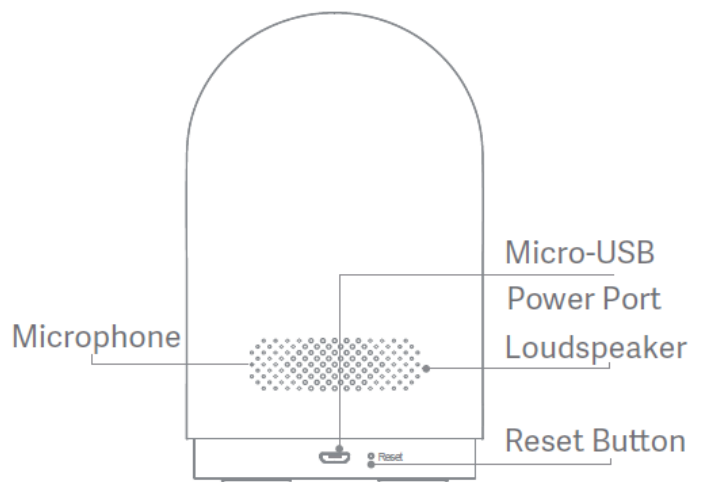

Dual-band Wi-Fi Connection

- Supports 2.4GHz / 5GHz Wi-Fi connection to reduce signal interference and to guarantee a stable connection.

Install Upright or Inverted

- The camera is pre-installed with the rotation base and can be placed on a table, window, ceiling, or wall.

Key Features

2K Resolution

Privacy Shield

2.4GHz / 5GHz Wi-Fi

Noise-Canceling Mic

Overview

Front View

Rear View

Package Contents:

Mi 360° Home Security Camera 2K Pro, power adapter, charging cable, wall mounting kit, user manual

Specifications

Model	BHR4193GL	Size	122 x 78 x 78mm
Resolution	2304*1296	Power Input	5V 2A
Video Coding	H.265	Wireless Connectivity	Wi-Fi IEEE 802.11a/b/g/n/ac 2.4GHz/5GHz, Bluetooth 4.2
Compatible with	Android 4.4, iOS 9.0 or above	Working Temperature	-10°C ~ 50°C
Angle of View	110°	Expandable Memory	Micro SD Card (up to 32GB)