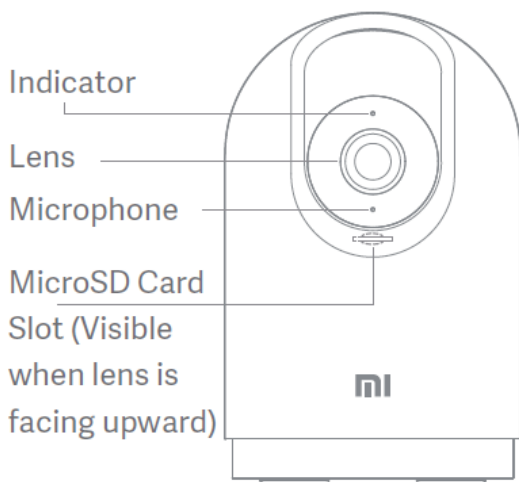

Dual-band Wi-Fi Connection

- Supports 2.4GHz / 5GHz Wi-Fi connection to reduce signal interference and to guarantee a stable connection.

Install Upright or Inverted

- The camera is pre-installed with the rotation base and can be placed on a table, window, ceiling, or wall.

Key Features

2K Resolution

Privacy Shield

2.4GHz / 5GHz Wi-Fi

Noise-Canceling Mic

Overview

Front View

Rear View

Package Contents:

Mi 360° Home Security Camera 2K Pro, power adapter, charging cable, wall mounting kit, user manual

Specifications

Model	BHR4193GL	Size	122 x 78 x 78mm
Resolution	2304*1296	Power Input	5V 2A
Video Coding	H.265	Wireless Connectivity	Wi-Fi IEEE 802.11a/b/g/n/ac 2.4GHz/5GHz, Bluetooth 4.2
Compatible with	Android 4.4, iOS 9.0 or above	Working Temperature	-10°C ~ 50°C
Angle of View	110°	Expandable Memory	Micro SD Card (up to 32GB)